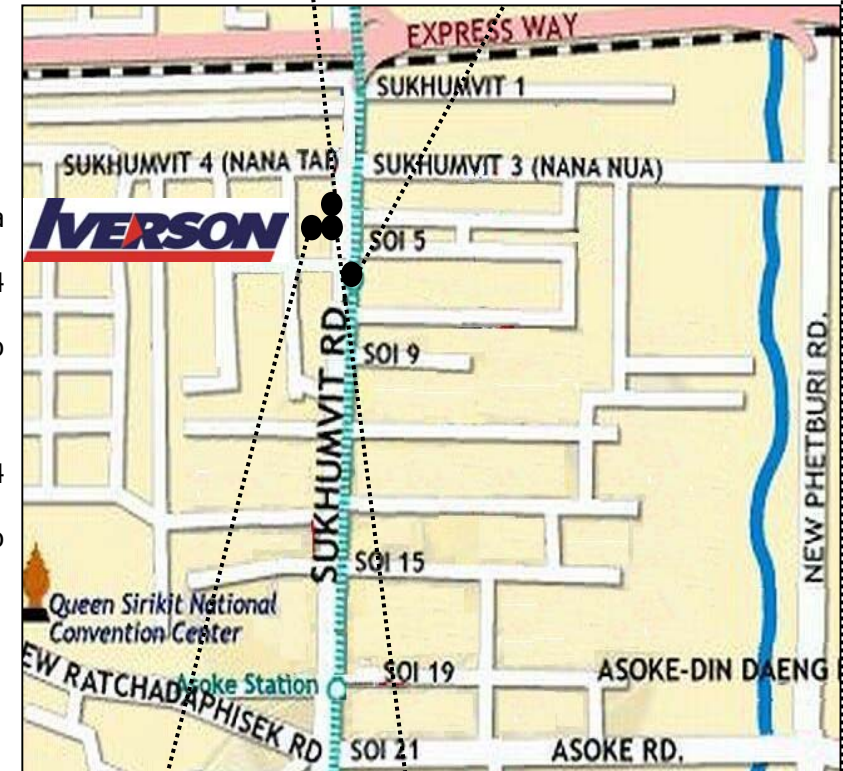

Getting to Iverson

Your Training Centre in the Heart of the City

Driving to Iverson

Driving into Sukhumvit Road via the tollway

- Exit the toll way at Sukhumvit-Asoke (North Ploenchit), turning left into Sukhumvit Road.
- Make a left turn into Sukhumvit Soi 1 and drive towards the link to Sukhumvit Soi 3 (Nana Nua) via Bumrungrad Hospital.
- Along Sukhumvit Soi 3, drive straight through the junction at Sukhumvit Road, into Sukhumvit Soi 4 (Nana Tai)
- Along Sukhumvit Soi 4, watch out for a left turn into Sukhumvit Soi 6. Turning into Soi 6 will link you to Sukhumvit Road . Turn left into Sukhumvit Road from Soi 6. Pacific Place on the left.

Car Park @ One Pacific Place

- Keep left after Soi 6, while passing through the Nana BTS Station along Sukhumvit Road.
- Make a left turn after passing Two Pacific Place on your left. The car park entrance is before The Landmark Bangkok Hotel.
- Go through the car park registration booth and go straight up the ramp into One Pacific Place.

Pacific Place Car Park Entrance

Front View Of Pacific Place along Sukhumvit Road

IVERSON

We are @ One Pacific Place

The Landmark Bangkok Hotel

Nana BTS Station

One Pacific Place

Two Pacific Place